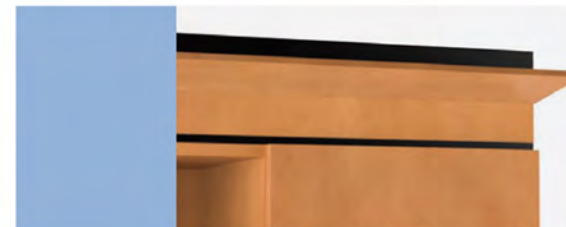

Maxim Traditional Executive Tilt Swivel Chair in Showcase "Cream" leather.

Efficient details include sliding doors for upper bookcases.

Flared crowns with special inlays lend heightened presence.

ACCOMMODATING