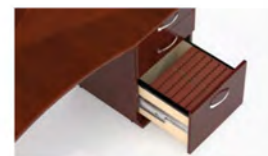

Altamont file drawers work best with hanging file folders. And yet, these drawers are built strong enough for those who sometimes keep books and binders there instead.